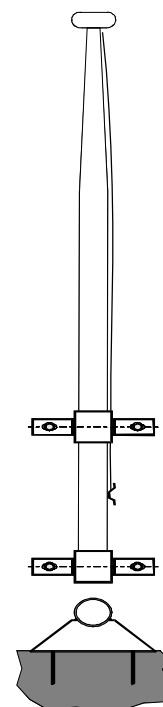

# WALL MOUNTED FLAGPOLES

01-Jan-08

| Height | Description | Finish/Colour    | Code |
|--------|-------------|------------------|------|
| 6m     | UT Ext      | Clear Anodised   | 2835 |
| 6m     | UT Ext      | White Powdercoat | 2836 |
| 6m     | UT LA       | Clear Anodised   | 2837 |
| 6m     | UT LA       | White Powdercoat | 2838 |
| 6m     | T Ext       | Clear Anodised   | 2839 |
| 6m     | T Ext       | White Powdercoat | 2840 |
| 6m     | T LA        | Clear Anodised   | 2841 |
| 6m     | T LA        | White Powdercoat | 2842 |
| 7.5m   | UT Ext      | Clear Anodised   | 2843 |
| 7.5m   | UT Ext      | White Powdercoat | 2844 |
| 7.5m   | UT LA       | Clear Anodised   | 2845 |
| 7.5m   | UT LA       | White Powdercoat | 2846 |
| 7.5m   | T Ext       | Clear Anodised   | 2847 |
| 7.5m   | T Ext       | White Powdercoat | 2848 |
| 7.5m   | T LA        | Clear Anodised   | 2849 |
| 7.5m   | T LA        | White Powdercoat | 2850 |
| 9m     | UT Ext      | Clear Anodised   | 2859 |
| 9m     | UT Ext      | White Powdercoat | 2860 |
| 9m     | UT LA       | Clear Anodised   | 2861 |
| 9m     | UT LA       | White Powdercoat | 2862 |
| 9m     | T Ext       | Clear Anodised   | 2863 |
| 9m     | T Ext       | White Powdercoat | 2864 |
| 9m     | T LA        | Clear Anodised   | 2865 |
| 9m     | T LA        | White Powdercoat | 2866 |

T = Tapered Pole    UT = Untapered Pole

Ext = External Halyard    LA = Fitted with Internal Lockaway Halyard

NB: Prices quoted are for vertically mounted poles.  
Diagonally mounted poles to customer requirements  
are also available, usually at a similar price.

Diagonally  
mounted  
flagpole

Vertically mounted  
flagpole